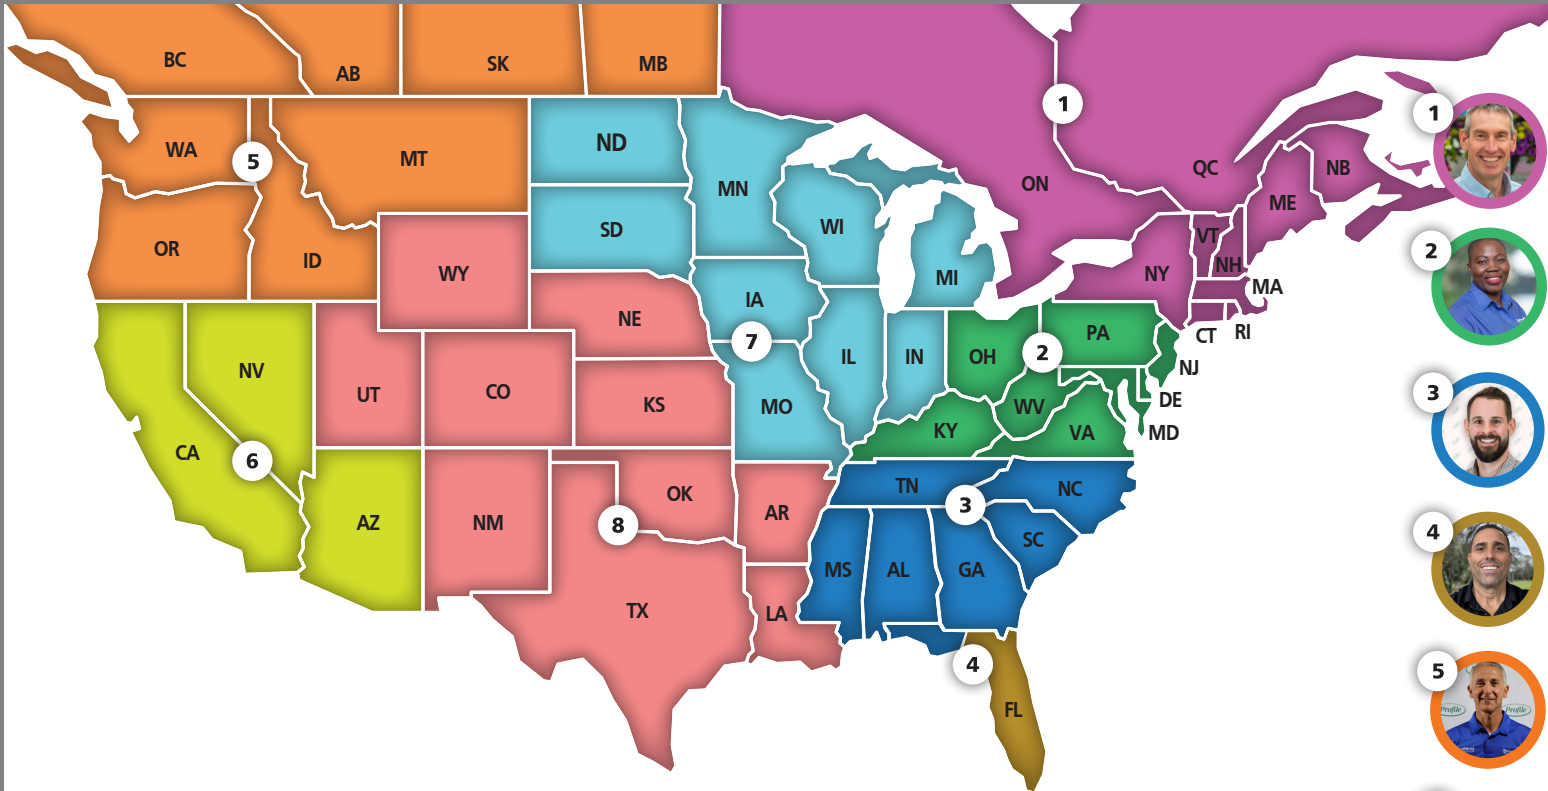

our team

1  **GARY SAINSBURY**
RSM, Northeast
gsainsbury@profileproducts.com

2  **GLADYS OPIYO**
RSM, Mid Atlantic
gopiyo@profileproducts.com

3  **MICHAEL MOORE**
RSM, Southeast
mmoore@profileproducts.com