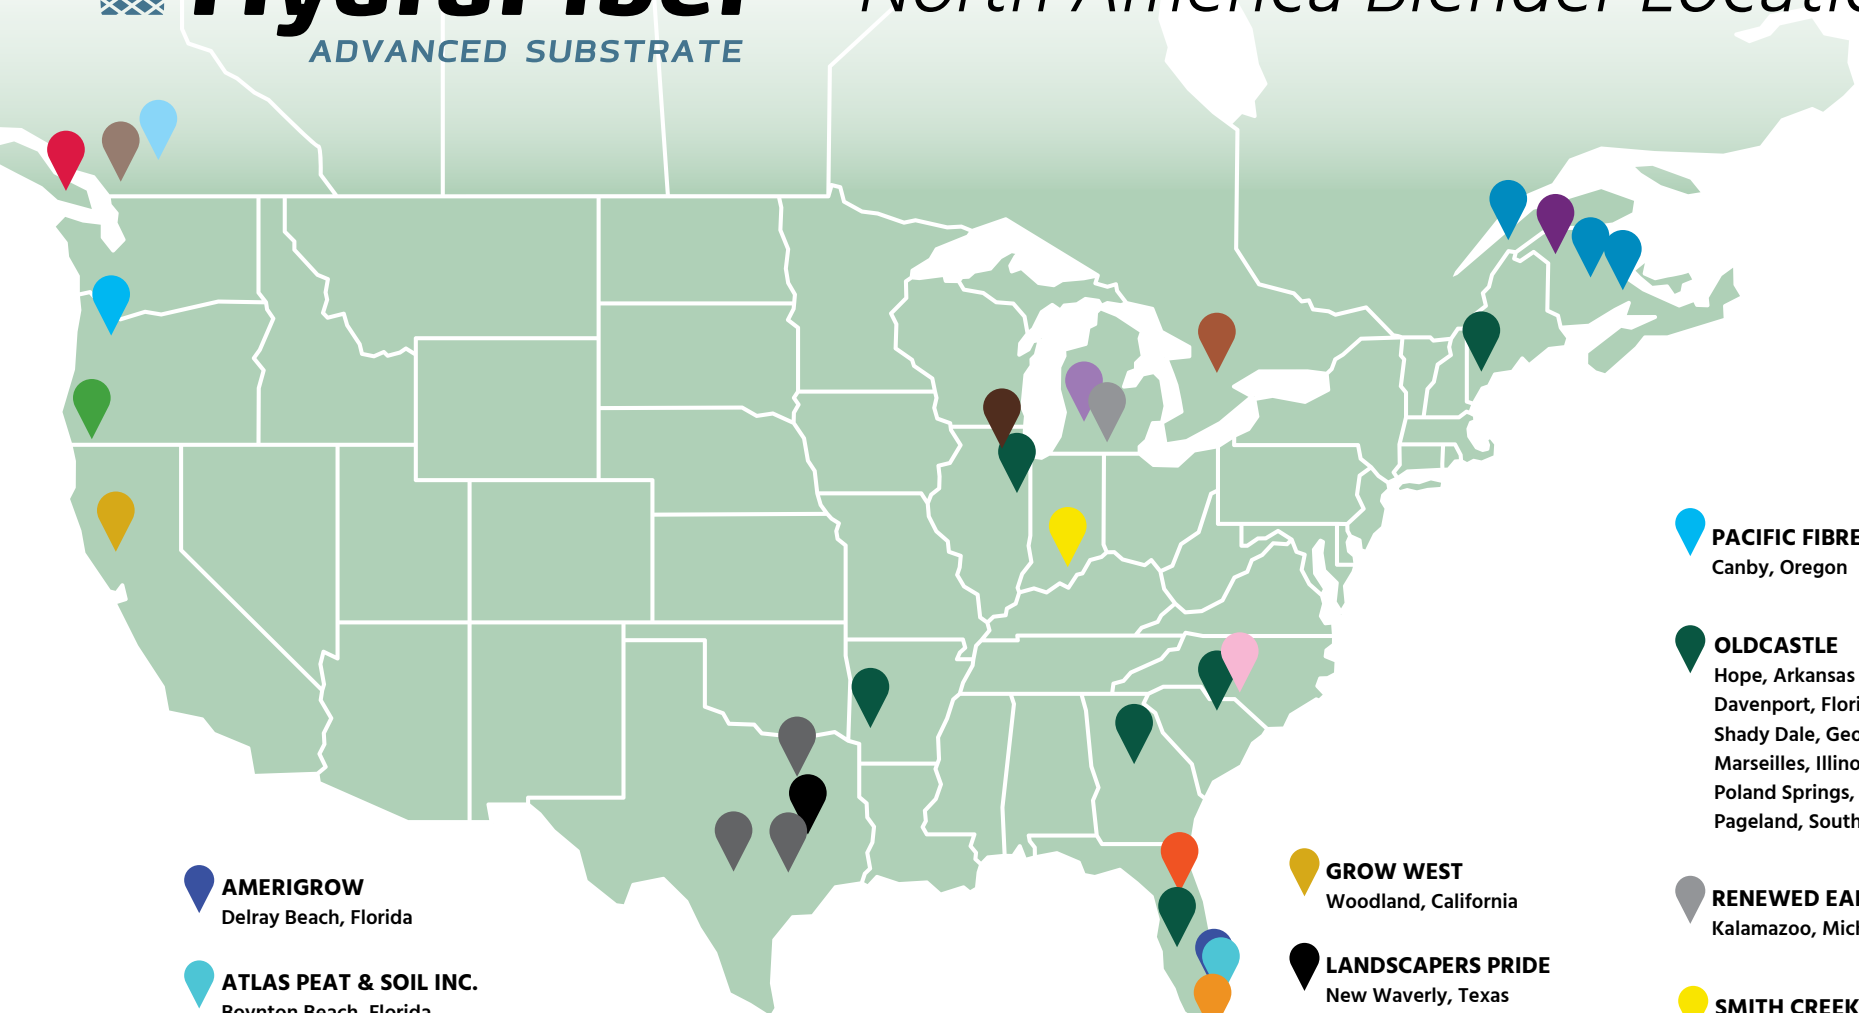

# HydraFiber<sup>®</sup>

ADVANCED SUBSTRATE

## North America Blender Locations

**AMERIGROW**  
Delray Beach, Florida

**ATLAS PEAT & SOIL INC.**  
Boynton Beach, Florida

**ASB GREENWORLD**  
Pointe-Sapin, New Brunswick

**BERGER**  
Baie-Ste-Anne, New Brunswick  
Bay-du-Vin, New Brunswick  
St. Modeste, Quebec

**CINNABAR VALLEY FARMS**  
Nanaimo, British Columbia

**EDDIE VALLIN SOILS**  
Homestead, Florida

**GARICK**  
Harrisburg, North Carolina

**GOOD EARTH ORGANICS**  
Cave Junction, Oregon

**GRO-BARK**  
Caledon, Ontario

**SMITH CREEK**  
Borden, Indiana

**SOUTHEAST SOILS**  
Okahumpka, Florida

**SUMAS GRO MEDIA**  
Chilliwack, British Columbia

**WEST CREEK FARMS**  
Ft. Langley, British Columbia